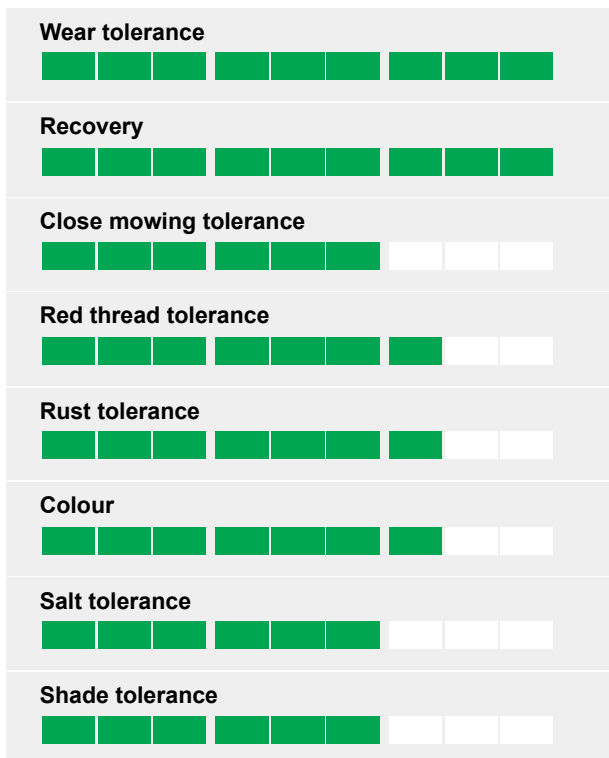

A superb hard wearing mixture for all sports fields and high wear areas

- High wear areas
- Fast germination
- Good disease resistance
- General sports grounds
- Excellent renovation mixture for Football and Rugby areas

## Ratings

## A superb mixture to use when constructing and renovating football and rugby pitches.

Premier Sport will produce a hard-wearing sward for all heavy duty sports areas.

%	Cultivar	Species
35%	COLUMBINE	Perenni
15%	MELBOURNE	Perenni
15%	TETRADRY	Tetraploid
20%	BENJI	Strong
15%	YVETTE	Smooth s